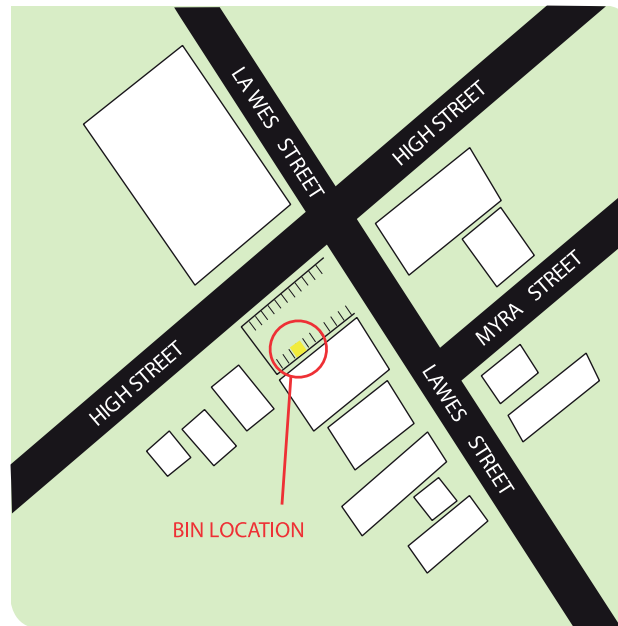

## MAITLAND HOSPITAL

For the domestic sharps disposal bin located at Maitland Hospital:

At the High St Main Entrance, to the right of the main entrance foyer (look for the sign on the bin).

## LAWES STREET, EAST MAITLAND

For the domestic sharps disposal bin located at Lawes Street, East Maitland:

The yellow collection bin is located in the car park at the side of Neil Anderson Amcal Pharmacy, cnr Lawes and High Streets, East Maitland.

## RUTHERFORD COMMUNITY CENTRE

For the domestic sharps disposal bin located at Rutherford Community Centre, Arthur St, Rutherford:

A collection bin is located inside the Community Centre and is accessible between the hours of 9.00am and 4.00pm Monday to Friday.