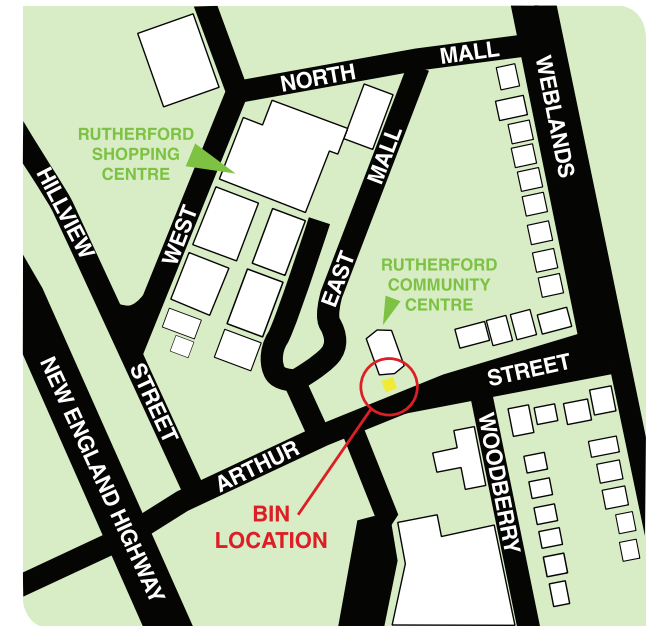

# FREE COMMUNITY SHARPS DISPOSAL FACILITIES

## MAITLAND HOSPITAL

For the domestic sharps disposal bin located at Maitland Hospital:

At the High St Main Entrance, to the right of the main entrance foyer (look for the sign on the bin).

## LAWES STREET, EAST MAITLAND

For the domestic sharps disposal bin located at Lawes Street, East Maitland:

The yellow collection bin is located in the car park at the side of Neil Anderson Amcal Pharmacy, cnr Lawes and High Streets, East Maitland.

## RUTHERFORD COMMUNITY CENTRE

For the domestic sharps disposal bin located at Rutherford Community Centre, Arthur St, Rutherford:

A collection bin is located inside the Community Centre and is accessible between the hours of 9.00am and 4.00pm Monday to Friday.