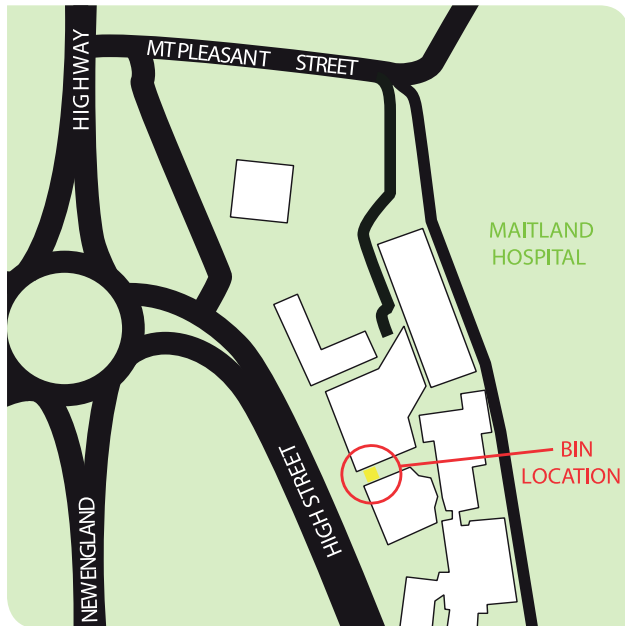

## MAITLAND HOSPITAL

For the domestic sharps disposal bin located at Maitland Hospital:

At the High St Main Entrance, to the right of the main entrance foyer (look for the sign on the bin).

## LAWES STREET, EAST MAITLAND

For the domestic sharps disposal bin located at Lawes Street, East Maitland:

The yellow collection bin is located in the car park at the side of Neil Anderson Amcal Pharmacy, cnr Lawes and High Streets, East Maitland.

## RUTHERFORD COMMUNITY CENTRE

For the domestic sharps disposal bin located at Rutherford Community Centre, Arthur St, Rutherford:

A collection bin is located inside the Community Centre and is accessible between the hours of 9.00am and 4.00pm Monday to Friday.