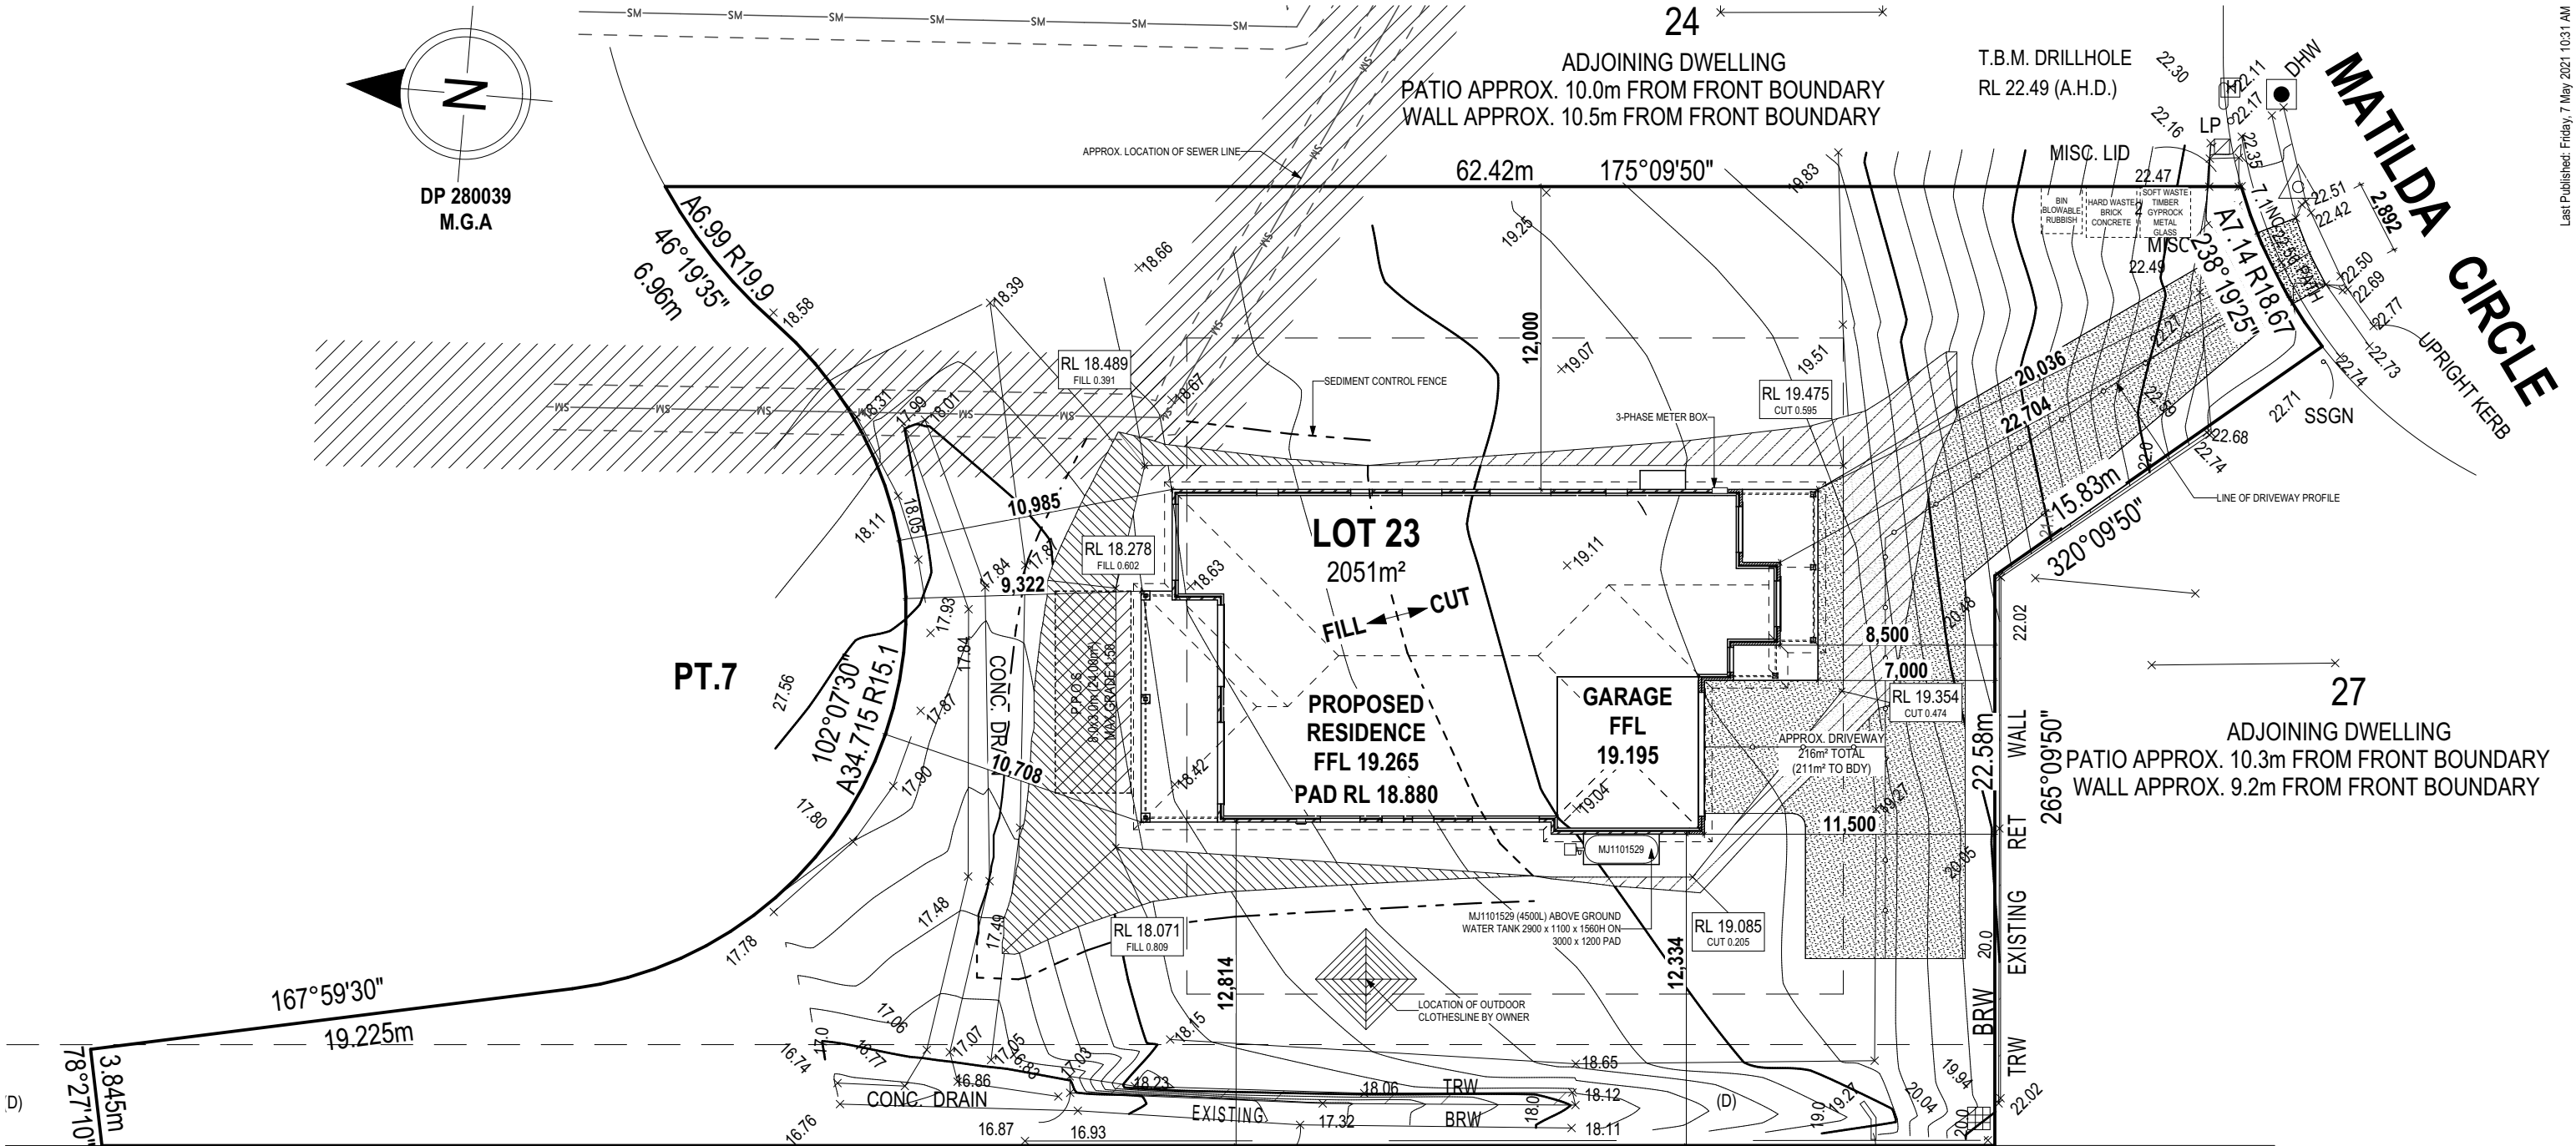

DP 280039  
M.G.A

SITE PLAN

FRONT ELEVATION (SOUTH)

RIGHT ELEVATION (EAST)

REAR ELEVATION (NORTH)

LEFT ELEVATION (WEST)

**MOJO** homes

SPECIFICATION:  
MOJO MORE  
COPYRIGHT:  
© 2021